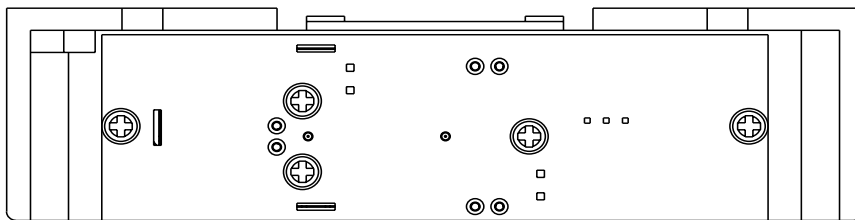

BSR-902II/ BSR-904II

BSR-902II/ BSR-904II

Born Value

Enhanced Device with Excellent Functions

Born Value with naturally powerful magnetic stripe card reader

This slot reader module is well designed and constructed with high quality components. It accepts wide range of reading speed and provides very accurate barcode scanning. With different wavelengths, barcodes which are printed on different materials can be easily read to suit the application needs. The built-in decoder is an advanced and versatile decoding facility for barcoding systems .It works with variety of bar code types and computer interfaces.

- Available in Two Wavelength(Visible 660 nm and Infrad Red 940 nm)
Can read barcodes on various printed materials for different application requirement
- Compatible with Most Existing Housing
Ready to mount on most of slot reader housing in the industry
- Single 5 Volts Power Supply (TTL and keyboard wedge version)
Simplified connection to one input power source
- Durable Guide for Easy Reading
Constructed with high quality materials for long lasting barcode reading
- TTL Signal Output (TTL version)
Standard signaling for connecting to most decoders

Ordering Information:

BSR-902IIBU: 90mm barcode slot reader, RED LED, Black, USB

BSR-904IIBU: 90mm barcode slot reader, Infra-red, Black, USB

Options: for other interfaces:PS2, RS232

Specification

| | |
|-------------------|--|
| Light Source | RED LED / IR |
| Interface | TTL / KBW / RS232 / USB |
| Resolution | 0.15 mm @ PCS 0.9 |
| Readable barcodes | All UPC / EAN / JAN 、 EAN128 Code 、 Code 39 、 Code 128 、 CODABAR / NW7 、 Interleave 25 |
| Scan Rate | 100 - 1,000 mm / sec (3.9 - 39 inch / sec) |

Dimension

Birch is a trademark of Birch Technology U.S.A. Inc
 All other products, brands or companies are trademarks or registered trademarks of their respective companies.

Specifications are subject to change without prior notice