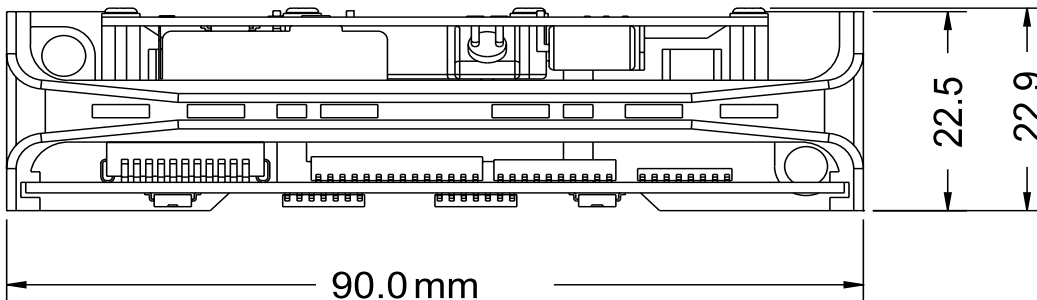

BSR-902II/ BSR-904II

BSR-902II/ BSR-904II

Born Value

Enhanced Device with Excellent Functions

Born Value with naturally powerful magnetic stripe card reader

This slot reader module is well designed and constructed with high quality components. It accepts wide range of reading speed and provides very accurate barcode scanning. With different wavelengths, barcodes which are printed on different materials can be easily read to suit the application needs. The built-in decoder is an advanced and versatile decoding facility for barcoding systems .It works with variety of bar code types and computer interfaces.

Ordering Information:

BSR-902IIBU: 90mm barcode slot reader, RED LED, Black, USB

BSR-904IIBU: 90mm barcode slot reader, Infra-red, Black, USB

Options: for other interfaces:PS2, RS232

Specification

| | |
|-------------------|--|
| Light Source | RED LED / IR |
| Interface | TTL / KBW / RS232 / USB |
| Resolution | 0.15 mm @ PCS 0.9 |
| Readable barcodes | All UPC / EAN / JAN 、 EAN128 Code 、 Code 39 、 Code 128 、 CODABAR / NW7 、 Interleave 25 |
| Scan Rate | 100 - 1,000 mm / sec (3.9 - 39 inch / sec) |

Dimension

Birch is a trademark of Birch Technology U.S.A. Inc
 All other products, brands or companies are trademarks or registered trademarks of their respective companies.

Specifications are subject to change without prior notice