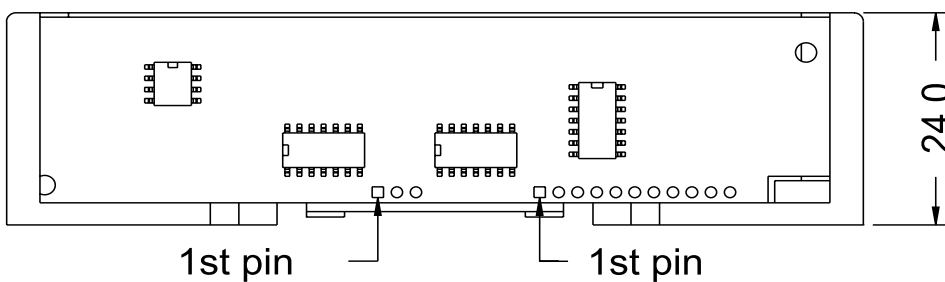

BSR-902II/ BSR-904II

BSR-902II/ BSR-904II

Born Value

Enhanced Device with Excellent Functions

Born Value with naturally powerful magnetic stripe card reader

This slot reader module is well designed and constructed with high quality components. It accepts wide range of reading speed and provides very accurate barcode scanning. With different wavelengths, barcodes which are printed on different materials can be easily read to suit the application needs. The built-in decoder is an advanced and versatile decoding facility for barcoding systems .It works with variety of bar code types and computer interfaces.

- Available in Two Wavelength(Visible 660 nm and Infrad Red 940 nm)
Can read barcodes on various printed materials for different application requirement
- Compatible with Most Existing Housing
Ready to mount on most of slot reader housing in the industry
- Single 5 Volts Power Supply (TTL and keyboard wedge version)
Simplified connection to one input power source
- Durable Guide for Easy Reading
Constructed with high quality materials for long lasting barcode reading
- TTL Signal Output (TTL version)
Standard signaling for connecting to most decoders

Ordering Information:

BSR-902IIBU: 90mm barcode slot reader, RED LED, Black, USB

BSR-904IIBU: 90mm barcode slot reader, Infra-red, Black, USB

Options: for other interfaces:PS2, RS232

Specification

| | |
|-------------------|--|
| Light Source | RED LED / IR |
| Interface | TTL / KBW / RS232 / USB |
| Resolution | 0.15 mm @ PCS 0.9 |
| Readable barcodes | All UPC / EAN / JAN 、 EAN128 Code 、 Code 39 、 Code 128 、 CODABAR / NW7 、 Interleave 25 |
| Scan Rate | 100 - 1,000 mm / sec (3.9 - 39 inch / sec) |

Dimension

Birch is a trademark of Birch Technology U.S.A. Inc
 All other products, brands or companies are trademarks or registered trademarks of their respective companies.

Specifications are subject to change without prior notice